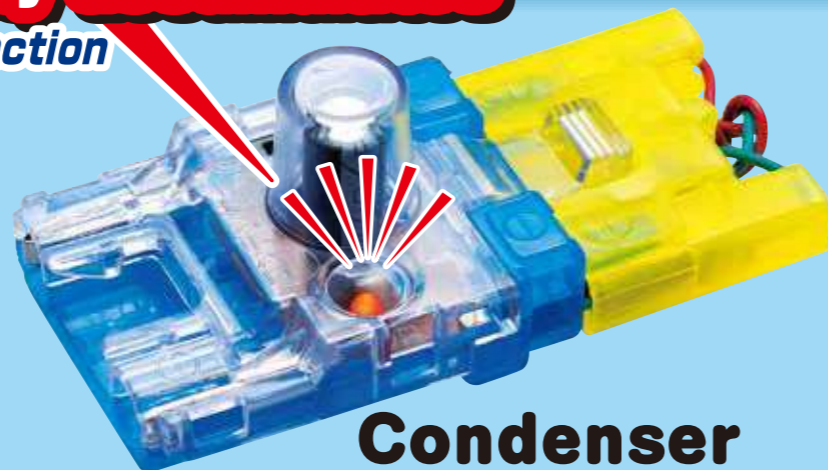

Comes with a
protective cover **Safe**

Electrical clips
can be connected.

Comes with a switch for convenient experimentation.

High-performance Hand-cranked generators

Gear-specific resin (POM) used

Sturdy body and precision gears
for reliable power generation

Comes with conductors
for easy connection

Reliable

Visible car frame

Can be adjusted for
left-handed people

Contents

Condenser

- Do not use power source equipment for this experiment.
- Do not use the generator for products or parts other than those in the set.

Click-to-plug - Secure connection without mistaking the positive and negative ends.

All parts with protective covers

Easy

Click

Just plug in

Easy to replace