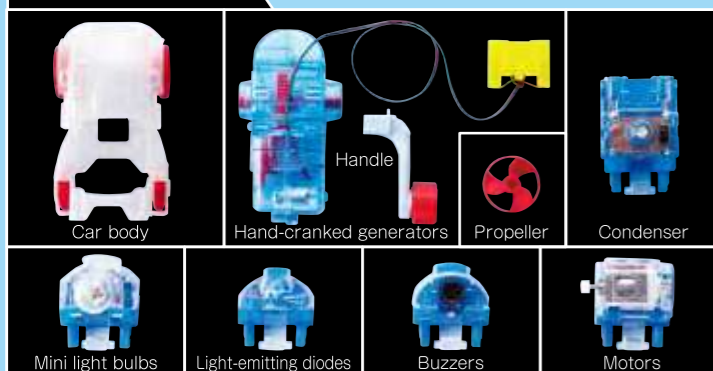

Comes with a
protective cover **Safe**

Electrical clips
can be connected.

Comes with a switch for convenient experimentation.

High-performance Hand-cranked generators

Gear-specific resin (POM) used

Sturdy body and precision gears
for reliable power generation

Comes with conductors
for easy connection

Reliable

Visible car frame

Can be adjusted for
left-handed people

Contents

Condenser

- Do not use power source equipment for this experiment.
- Do not use the generator for products or parts other than those in the set.

Click-to-plug - Secure connection without mistaking the positive and negative ends.

All parts with protective covers

Easy

Click

Just plug in

Easy to replace