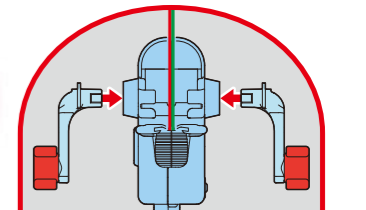

Comes with a
protective cover **Safe**

Electrical clips
can be connected.

Comes with a switch for convenient experimentation.

High-performance Hand-cranked generators

Gear-specific resin (POM) used

Sturdy body and precision gears
for reliable power generation

Comes with conductors
for easy connection

Reliable

Visible car frame

Can be adjusted for
left-handed people

Contents

Condenser

- Do not use power source equipment for this experiment.
- Do not use the generator for products or parts other than those in the set.

Click-to-plug - Secure connection without mistaking the positive and negative ends.

All parts with protective covers

Easy

Click

Just plug in

Easy to replace